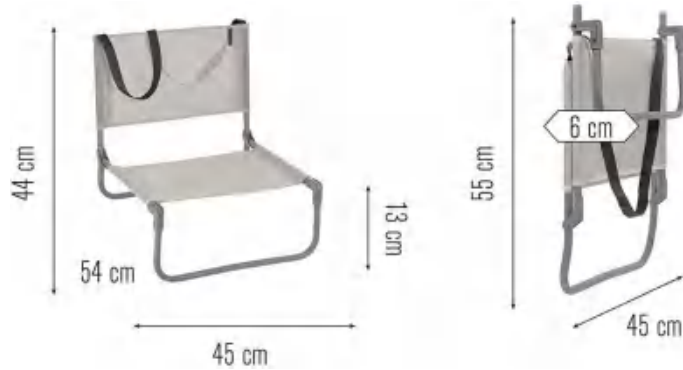

Item No: IEBC23-05
Aluminum Webbing Camping Chair
Size: 58*56.5*78cm
Frame: Aluminum
Fabric: PP webbing

Item No: IEBC23-07
PP Webbing Woven Beach Chair
Size: 62*52*44cm
Frame: Aluminum
Fabric: PP webbing

Item No: IEBC23-06
Webbing Beach Lounger Chair
Size: 167*63*71/82/88/90cm
Fabric: Polyester belt 7.6CM
Frame: Aluminium 22*1.2mm/
Aluminum 22*1.5mm

Item No: IEBC23-08
Folding Lounger Chair With Wheels
Size: 150*60*90cm
Frame: Aluminum
Fabric: 600D oxford

Item No: IEBC23-09

Wood Chair
Size: 59*73*105cm
Fabric: Cotton rope
Frame: Wood

Item No: IEBC23-11

Rattan Chair
Size: 50*89*75cm/48*89*42cm
Material: Rattan

Item No: IEBC23-10

Wood Chair With Arm-rest
Size: 56*84*91cm
Frame: Wood
Fabric: 600D oxford

Item No: IEBC23-12

Wood Chair
Size: 56*40*60cm
Frame: Wood
Fabric: 600D oxford

Item No: IEBC23-13

Beach Chair
Size: 48*46*50cm
Fabric: 600D oxford
Frame: Steel

Item No: IEBC23-15

Camping Director Chair With Table
Size: 55*45*78CM
Frame: 22mm aluminum
Fabric: 600D oxford