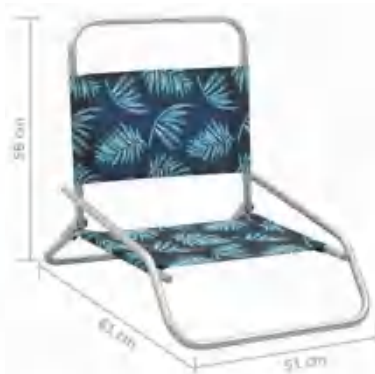

Fabric

Oxford

Polyester

PP Webbing

Cotton

Item No: IEBC23-01

Aluminum Lightweight Camping Beach Chair
Size: 61*51*58 cm
Fabric: 600D oxford
Frame: Aluminum

Item No: IEBC23-03

Camping Sea Beach Chair
Size: 61*64*77cm
Fabric: 600D oxford
Frame: Aluminum

Item No: IEBC23-02

Aluminum Foldable Chair
Size: 96x69x73cm
Fabric: 600D oxford
Frame: Aluminum

Item No: IEBC23-04

Aluminum Beach Chair
Size: 62*52*44cm
Frame: Aluminum
Fabric: Polyester+Cotton+Foam

Item No: IEBC23-05
Aluminum Webbing Camping Chair
Size: 58*56.5*78cm
Frame: Aluminum
Fabric: PP webbing

Item No: IEBC23-07
PP Webbing Woven Beach Chair
Size: 62*52*44cm
Frame: Aluminum
Fabric: PP webbing