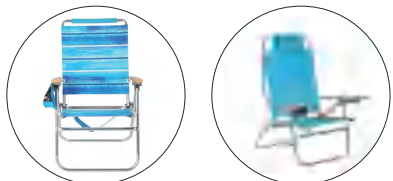

Fabric

Oxford

Polyester

PP Webbing

Cotton

Item No: IEBC23-01

Aluminum Lightweight Camping Beach Chair
Size: 61*51*58 cm
Fabric: 600D oxford
Frame: Aluminum

Item No: IEBC23-03

Camping Sea Beach Chair
Size: 61*64*77cm
Fabric: 600D oxford
Frame: Aluminum

Item No: IEBC23-02

Aluminum Foldable Chair
Size: 96x69x73cm
Fabric: 600D oxford
Frame: Aluminum

Item No: IEBC23-04

Aluminum Beach Chair
Size: 62*52*44cm
Frame: Aluminum
Fabric: Polyester+Cotton+Foam